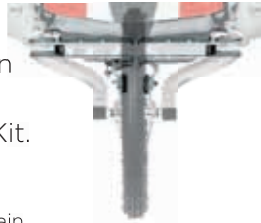

> Accessories

Added Convenience

A few little extras to make it even more convenient to use your Thule child carrier.

Thule Jogging Brake Kit

Add a hand activated brake on your Thule child carrier when used with the Thule Jogging Kit.