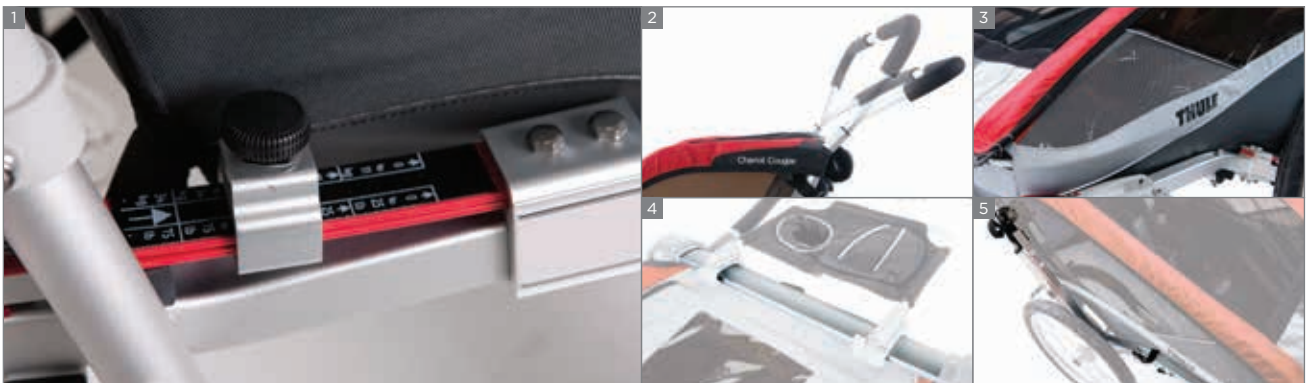

MEETS THE FOLLOWING INTERNATIONAL SAFETY STANDARDS

EN 1888
EN 15918

ASTM F833
ASTM F1975

Canada
SOR/85-379