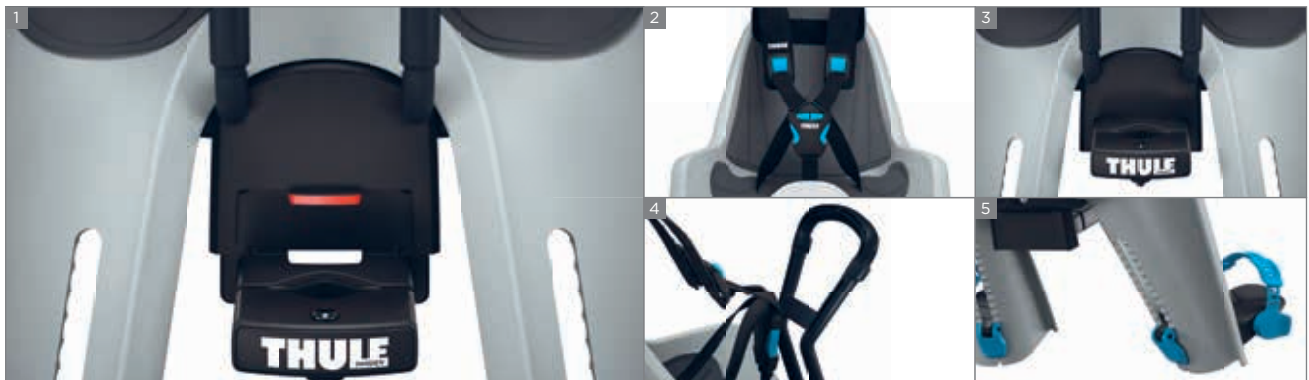

5 YEAR GUARANTEE

MEETS THE FOLLOWING INTERNATIONAL SAFETY STANDARDS

EN 14344

www.tuv.com
ID: 100000000