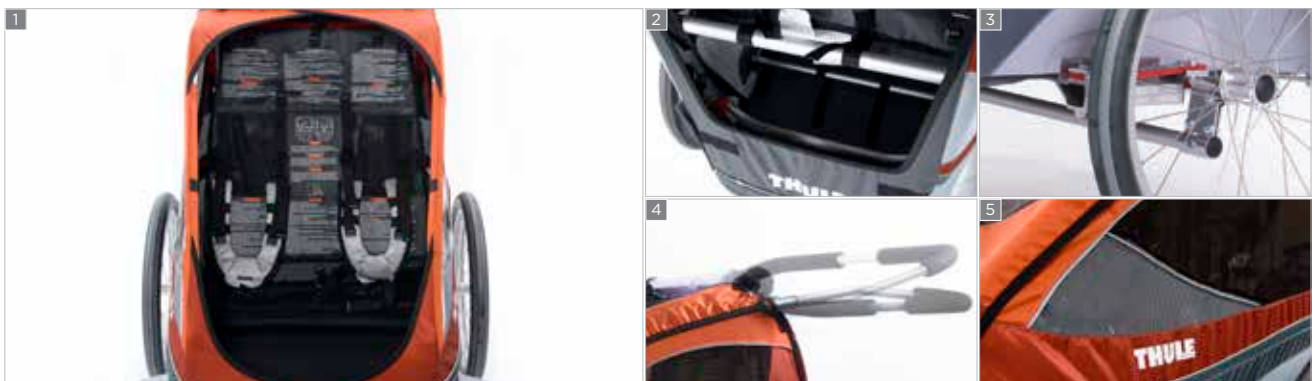

FEATURES

1. 1 Enlarged child cockpit for extra passenger space
2. 2 Extra storage space for hauling around cargo
3. 3 Adjustable suspension for a smooth and stable ride
4. 4 HeightRight™ adjustable handlebar for parents comfort
5. 5 Partial window venting for temperature control

**10 YEAR FRAME GUARANTEE,
2 YEARS ON FABRIC AND HITCH**

MEETS THE FOLLOWING INTERNATIONAL SAFETY STANDARDS

EN 1888
EN 15918