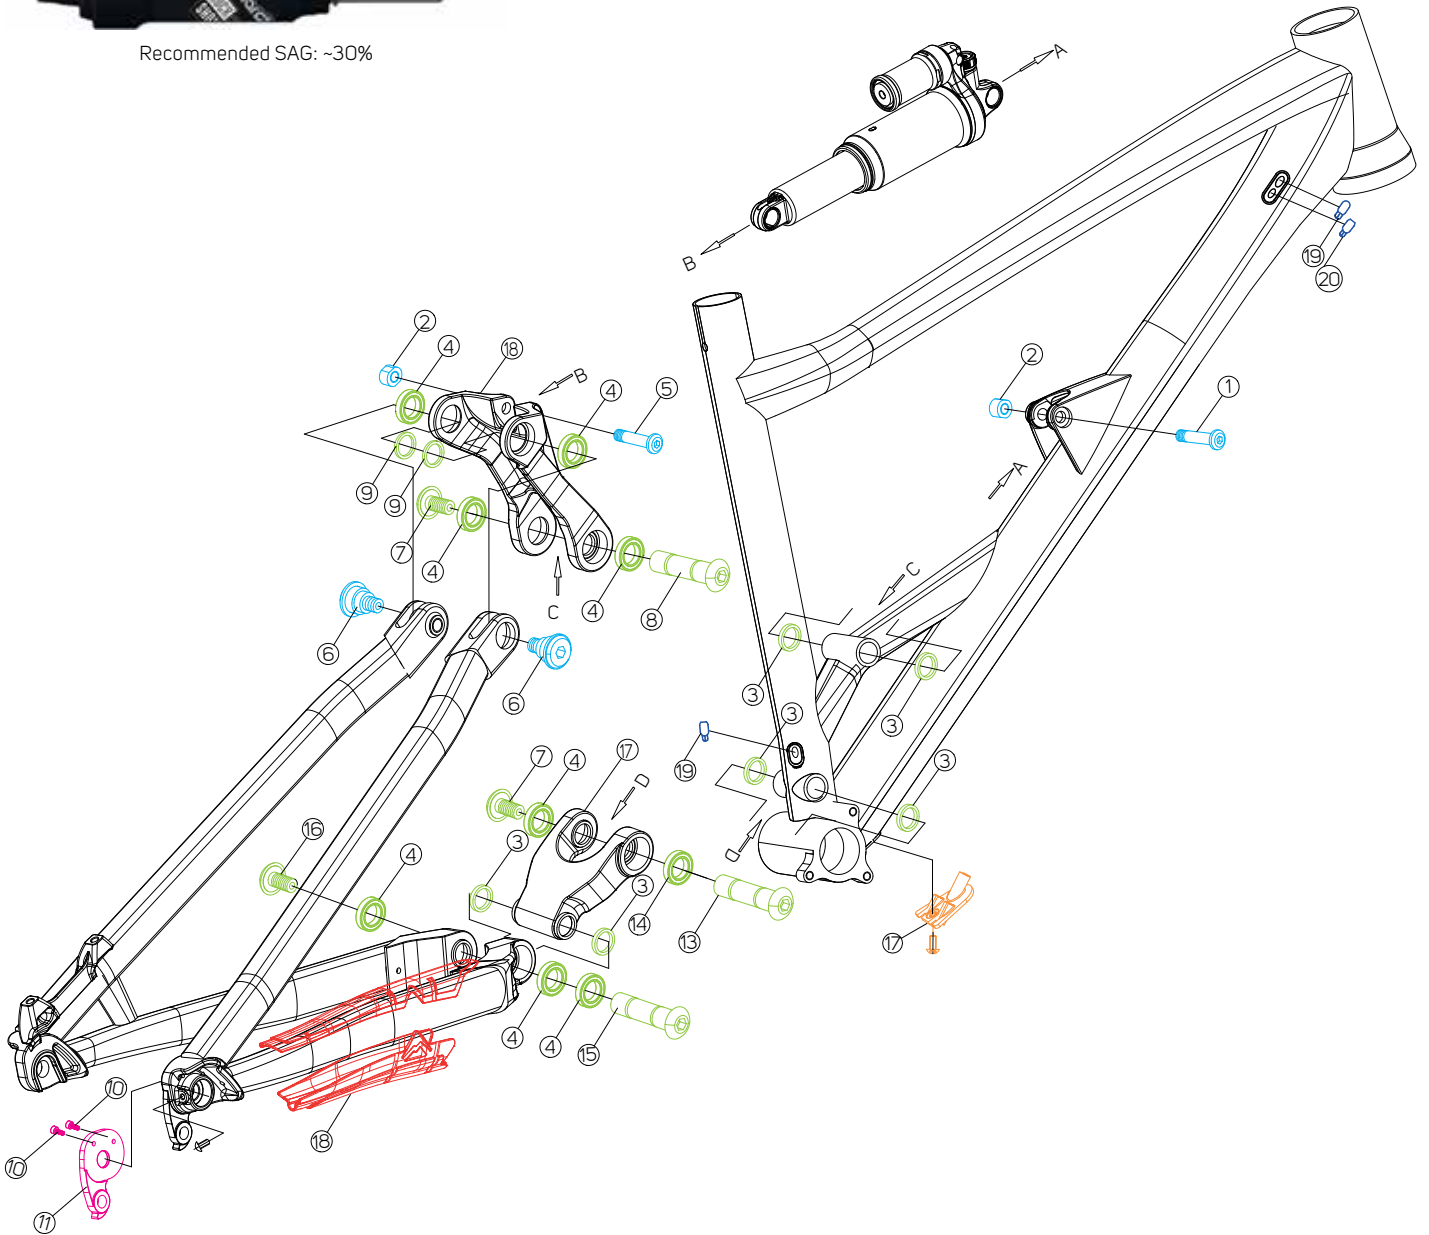

SIZES

SHAFT EYELET

BODY EYELET

in.	mm	PIN width	PIN ID	PIN width	PIN ID
8.5 x 2.5"	215.5 x 63.5mm	22,2 mm	8 mm	22,2 mm	8 mm

Recommended SAG: ~30%

**HANGER-KIT** Item No.

10: 2x Screw M3xP0.5x6L	2300000772	~3Nm
11: 1x Hanger	2311003400	