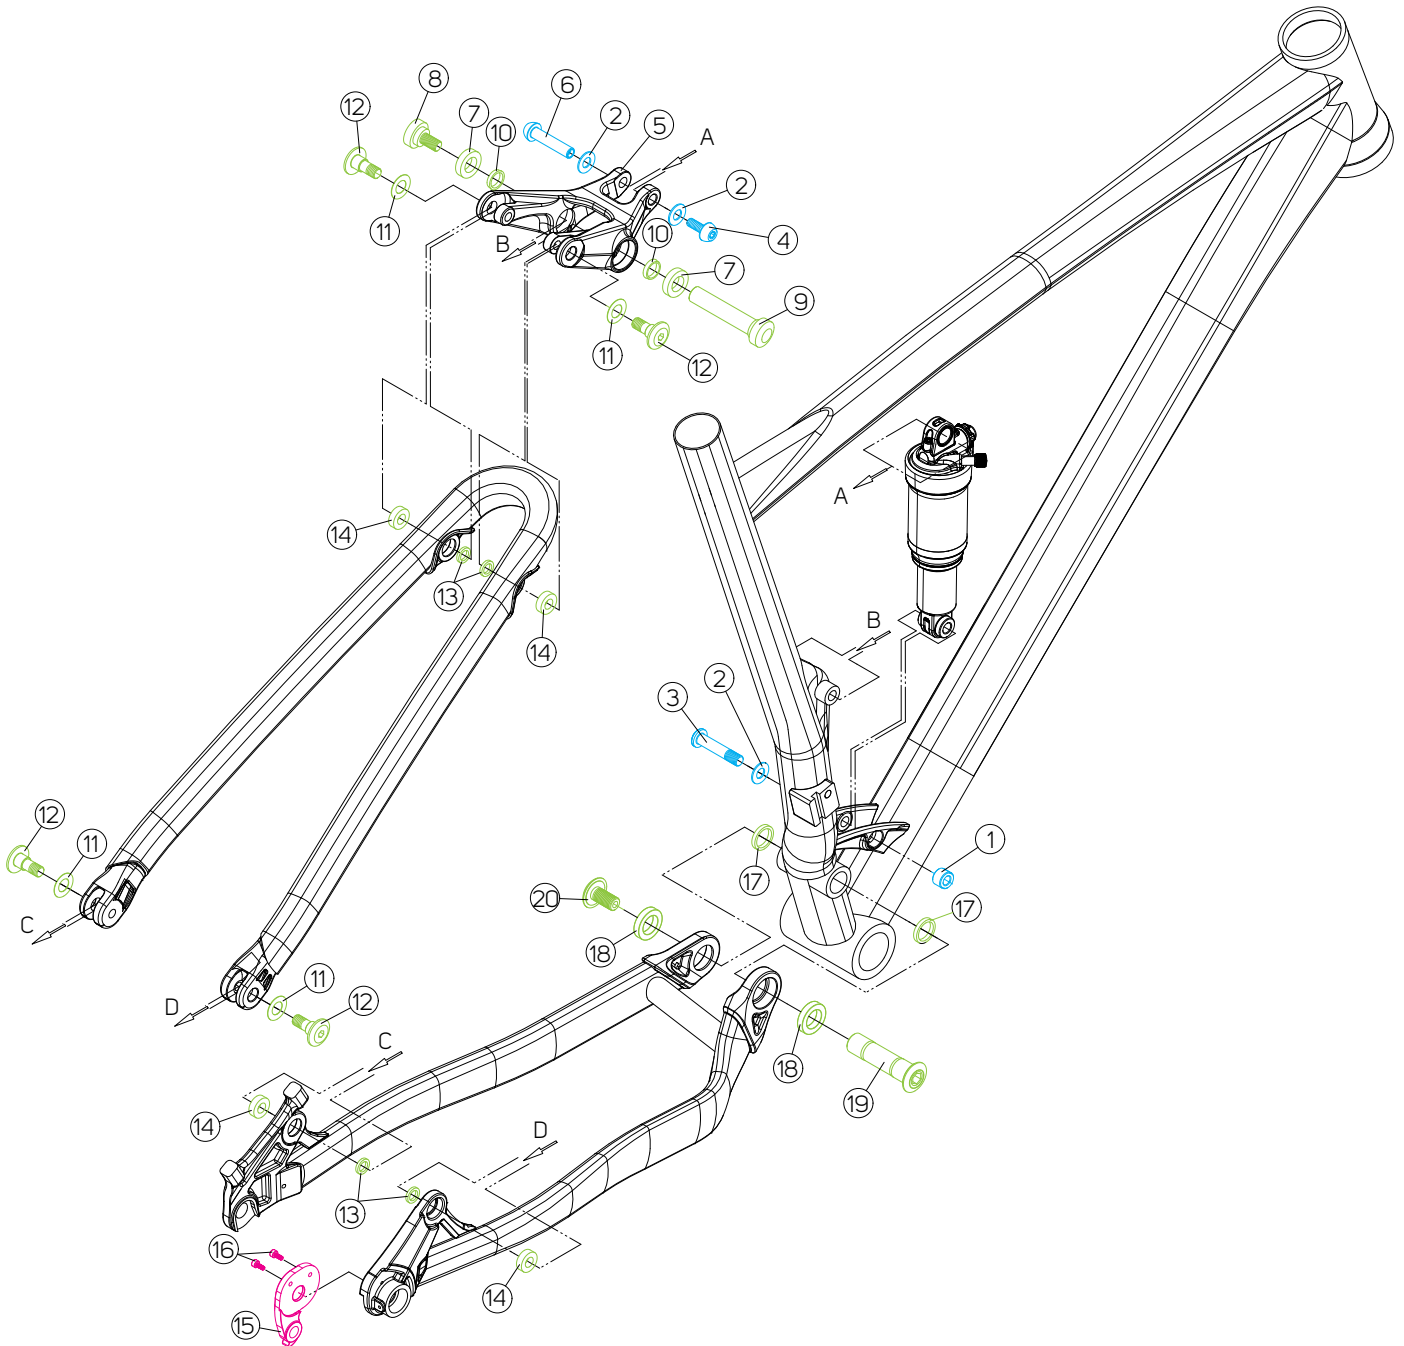

## NINETY-NINE CF4 / CF2 / LITE

FS	frame sizes	15.5"	17"	19"	21"	23"
ST (= FS)	seat tube [mm]	395	432	482	530	584
TT	top tube [mm]	584	604	624	644	654
HT	head tube [mm]	95	100	110	120	140
HTA	head tube angle [°]	69	69.5	69.5	70	70
STA	seat tube angle [°]	73	73	73	73	73
CS	chain stays [mm]	450	450	450	450	450
BD	bottom bracket drop [mm]	26.5	26.5	26.5	27	27
FO	fork length [mm]	529	529	529	529	529
SH	stand over height [mm]	745	768	809	847	891
S	stack [mm]	593	600	610	621	640
R	reach [mm]	402	420	437	453	457
WB	wheel base [mm]	1117	1131	1151	1166	1176

SIZES

SHAFT EYELET

BODY EYELET

in.	mm	PIN width	PIN ID	PIN width	PIN ID
6.5 x 1.5"	165 x 38mm	22,2 mm	8 mm	22,2 mm	8 mm

Recommended SAG: ~20%

<b>HANGER-KIT</b> Item No.			
16: 2x Screw M3xP0.5x6L	2300000772	~3Nm	
15: 1x Hanger	2311003400		