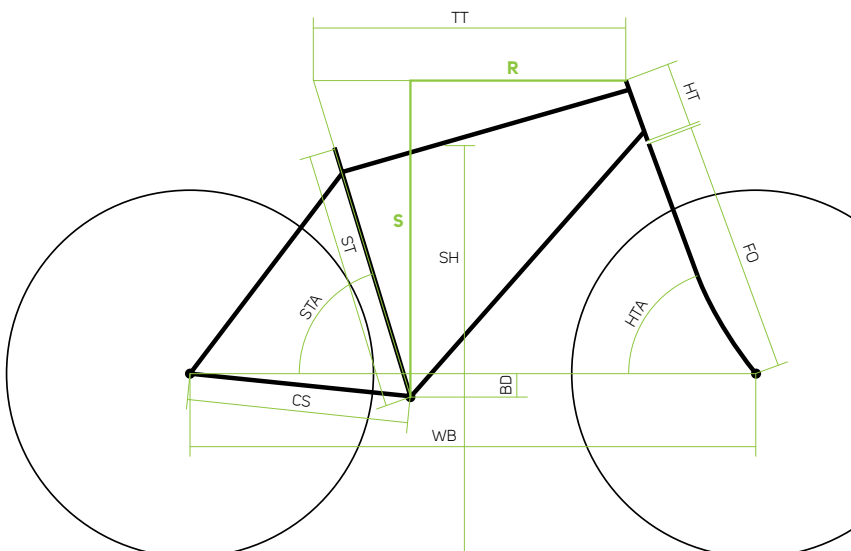

## ONE-SIXTY

FS	frame sizes	S	M	L	XL
ST (= FS)	seat tube [mm]	380	432	482	530
TT	top tube [mm]	571	604	633	660
HT	head tube [mm]	110	120	135	145
HTA	head tube angle [°]	66	66	66	66
STA	seat tube angle [°]	74	74	74	74
CS	chain stays [mm]	440	440	440	440
BD	bottom bracket drop [mm]	7	7	7	7
FO	fork length [mm]	552	552	552	552
SH	stand over height [mm]	699	707	743	778
S	stack [mm]	597	606	620	629
R	reach [mm]	400	430	455	480
WB	wheel base [mm]	1143	1177	1208	1237