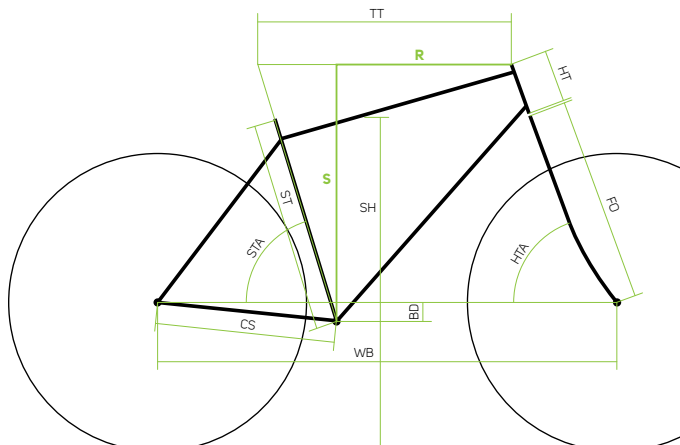

## NINETY-NINE CF4 / CF2 / LITE

FS	frame sizes	15.5"	17"	19"	21"	23"
ST (= FS)	seat tube [mm]	395	432	482	530	584
TT	top tube [mm]	584	604	624	644	654
HT	head tube [mm]	95	100	110	120	140
HTA	head tube angle [°]	69	69.5	69.5	70	70
STA	seat tube angle [°]	73	73	73	73	73
CS	chain stays [mm]	450	450	450	450	450
BD	bottom bracket drop [mm]	26.5	26.5	26.5	27	27
FO	fork length [mm]	529	529	529	529	529
SH	stand over height [mm]	745	768	809	847	891
S	stack [mm]	593	600	610	621	640
R	reach [mm]	402	420	437	453	457
WB	wheel base [mm]	1117	1131	1151	1166	1176