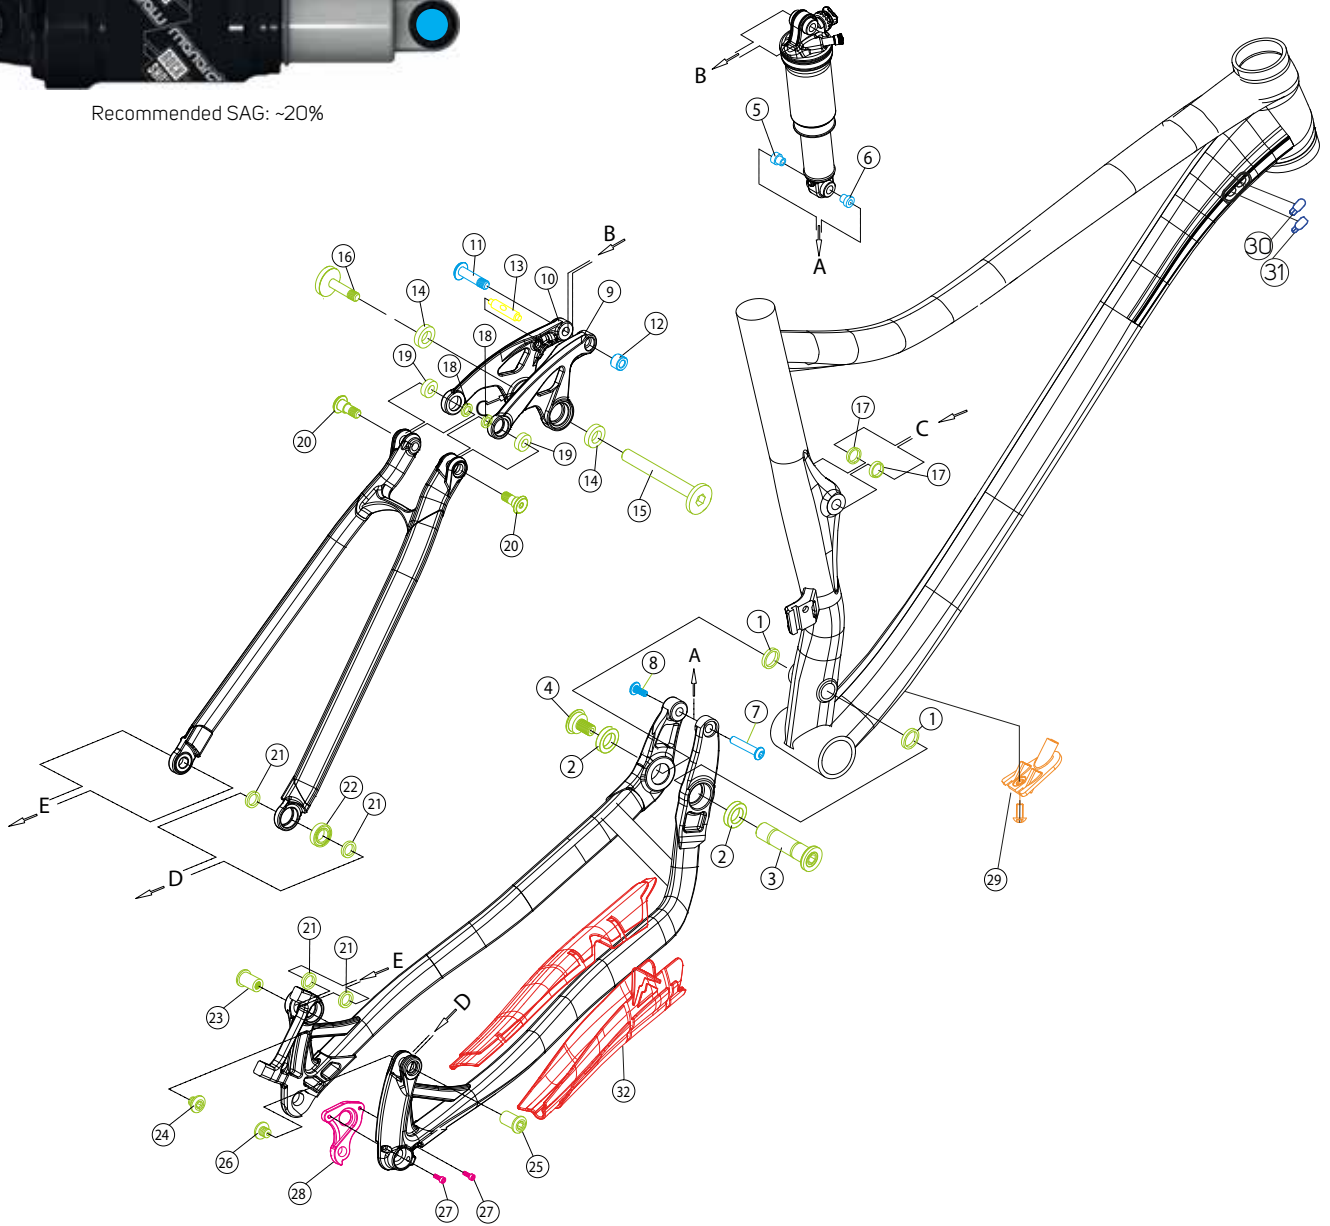

SIZES

SHAFT EYELET

BODY EYELET

in.	mm	PIN width	PIN ID	PIN width	PIN ID
7.5 x 2"	190 x 51mm	22,2 mm	8 mm	custom	8 mm

Recommended SAG: ~20%

<b>HANGER-KIT</b> Item No.			
27: 2x Screw M3xP0.5x6L		2300009458	~3Nm
28: 1x Hanger		2311004597	

<b>SHOCKHARDWARE &amp; BOLT-KIT</b> Item No.			
5: 1x Hardware 21mm		2294003160	
6: 1x Hardware 15mm		2294003171	
7: 1x Bolt M6xP1x54L		2300009760	
8: 1x Screw M6xP1x16L		2300009771	~11Nm
11: 1x Bolt M8xP0.75x44L		2300003690	
12: 1x Nut M8xP0.75x8L		2302001546	~13Nm

<b>RUBBER PLUGS</b> Item No.			
30: 2x Rubber plug hydraulic		2143001318	
31: 2x Rubber plug mech.		2143001266	

<b>CABLE GUIDE DOWN TUBE</b> Item No.			
29: 1x Cable guide		2258002015	

<b>CHAINSTAY PROTECTOR</b> Item No.			
32: 1x Chainstay protector		2158002754	