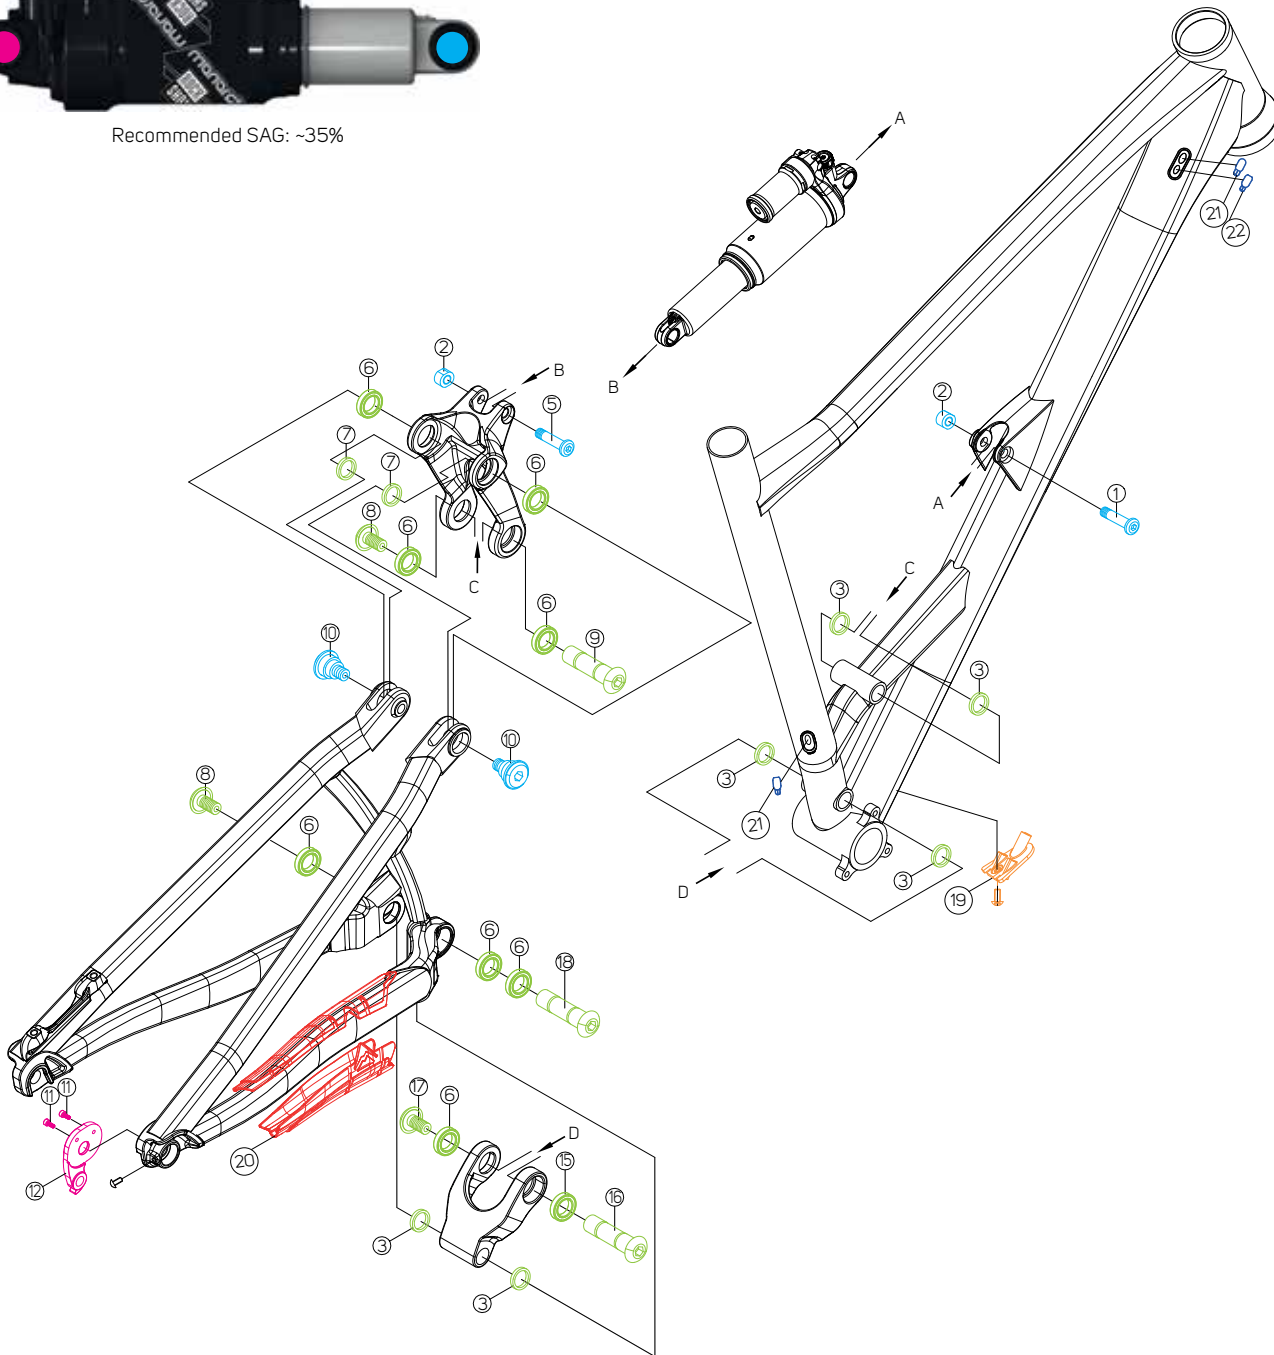

SIZES

SHAFT EYELET

BODY EYELET

in.	mm	PIN width	PIN ID	PIN width	PIN ID
8.5 x 2.5"	215.5 x 63.5mm	22,2 mm	8 mm	22,2 mm	8 mm

Recommended SAG: -35%

**HANGER-KIT** Item No.

11: 2x Screw M3xP0.5x6L	2300000772	2 Nm
12: 1x Hanger	2311003400	