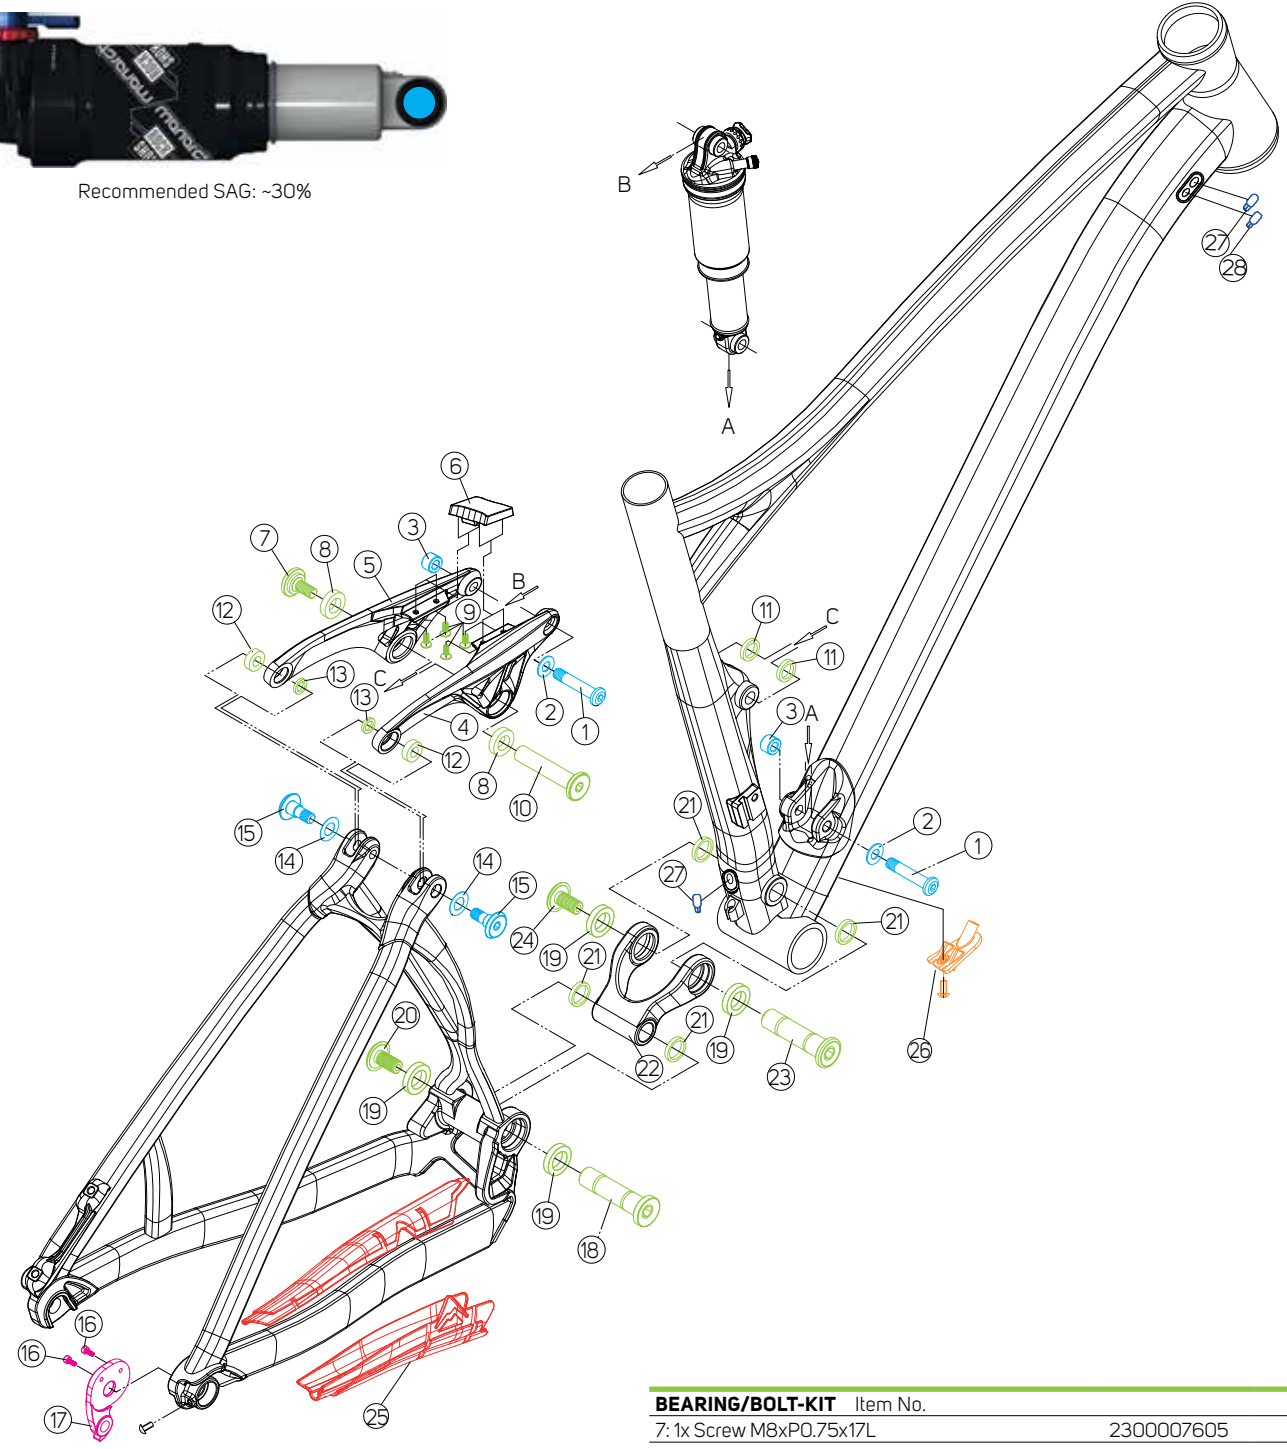

## ONE-FORTY

FS	frame sizes	S	M	L	XL
ST (= FS)	seat tube [mm]	390	440	480	530
TT	top tube [mm]	560	595	625	650
HT	head tube [mm]	100	110	120	130
HTA	head tube angle [°]	67.5	67	67	67
STA	seat tube angle [°]	74	74	74	74
CS	chain stays [mm]	445	445	445	445
BD	bottom bracket drop [mm]	18	18	18	18
FO	fork length [mm]	540	540	540	540
SH	stand over height [mm]	707	748	778	805
S	stack [mm]	592	601	610	620
R	reach [mm]	390	423	450	472
WB	wheel base [mm]	1121	1157	1188	1215

● SHAFT EYELET      ● BODY EYELET

in.	mm	PIN width	PIN ID	PIN width	PIN ID
7.5 x 2"	190 x 50mm	22,2 mm	8 mm	22,2 mm	8 mm

Recommended SAG: ~30%

<b>HANGER-KIT</b> Item No.			
10: 2x Screw M3xP0.5x6L	2300000772	~3Nm	
11: 1x Hanger	2311003400		